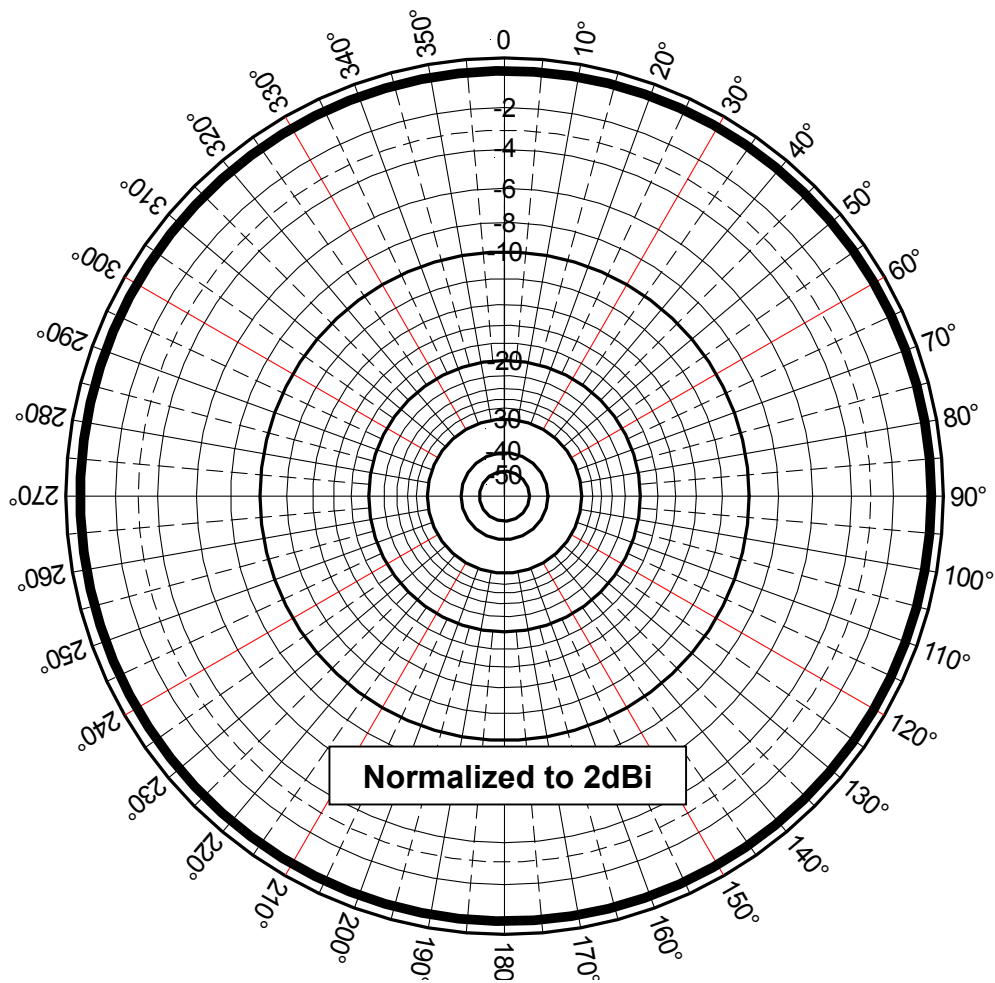

Product Specification

TITLE: G-LOW PROFILE FIELD TUNABLE QUARTERWAVE ANTENNA
Operates on Frequency Range 118 - 896 MHz
Omni-Directional Antennas

Part #: **AFT**
Memo: **Patterns**
Page: **1 of 2**
Updated: **11/22/2004**

ANTENNA RADIATION PATTERN

Azimuthal Pattern (X, Y or E-Plane)

Product Specification

TITLE: G-LOW PROFILE FIELD TUNABLE QUARTERWAVE ANTENNA
Operates on Frequency Range 118 - 896 MHz
Omni-Directional Antennas