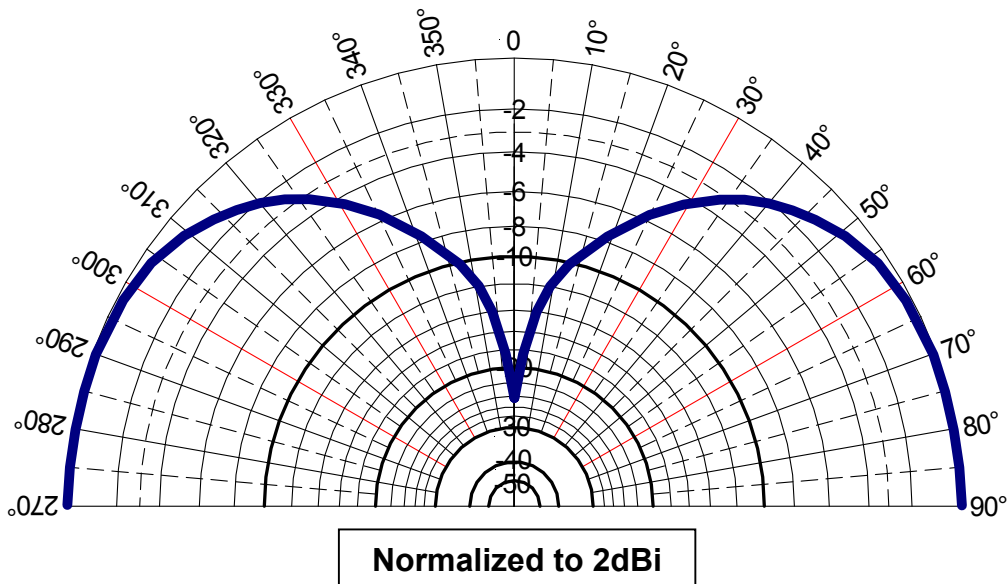

Product Specification

TITLE: G-LOW PROFILE FIELD TUNABLE QUARTERWAVE ANTENNA
Operates on Frequency Range 118 - 896 MHz
Omni-Directional Antennas

Part #: **AFT**
Memo: **Patterns**
Page: **1 of 2**
Updated: **11/22/2004**

ANTENNA RADIATION PATTERN

Azimuthal Pattern (X, Y or E-Plane)

Product Specification

TITLE: G-LOW PROFILE FIELD TUNABLE QUARTERWAVE ANTENNA
Operates on Frequency Range 118 - 896 MHz
Omni-Directional Antennas

Part #: **AFT**
Memo: **Patterns**
Page: **2 of 2**
Updated: **11/22/2004**

ANTENNA RADIATION PATTERN

Elevation Pattern (Z, Y or H-Plane)