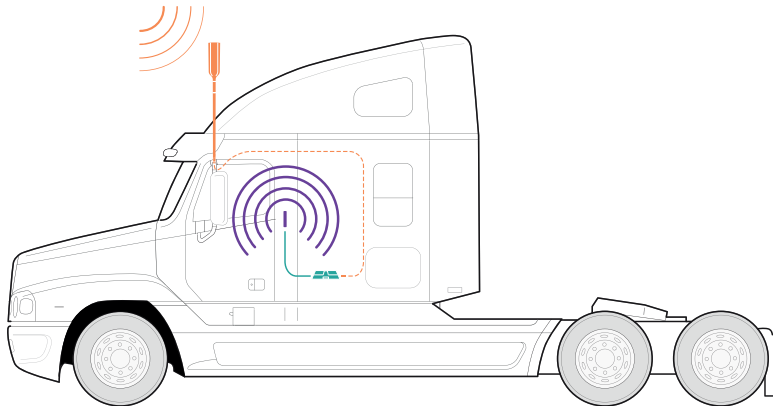

Drive Reach OTR

SKU: 472154 MAP: \$499.99

FEATURES

- Boosts signal for trucks with the OTR Trucker Antenna.
- Modular, height-adjustable antenna, from 7.5 to 40 inches so it can be installed on any vehicle.
- For multiple devices and users.
- Works on ALL cellular devices with ALL carriers simultaneously.
- Enhances talk, text, and high-speed data internet.

The **Drive Reach OTR** is our most powerful in-vehicle truck cell phone signal booster certified in the US, with Wilson Electronics* ruggedized, all weather OTR Truck Omni-Directional Antenna for maximum connection range and a 60% larger service range than the other boosters out there. The Drive Reach OTR boosts voice and data with max FCC-allowed 50 dB system gain, enhancing all available network signals, up to 32x. Drivers get fewer lost connections and dead zones, better audio quality, faster data uploads and downloads with this premier signal booster.

As with all weBoost boosters, all components needed for installation come in one package for easy DIY installation. The power supply plugs into CLA, while ignition power kits are also available. The Drive Reach OTR works with all cellular devices and all U.S. carriers. The booster kit comes with parts to accommodate multiple installation options. Included are 2 mast extensions, 3-way antenna mount, side exit adapter, antenna spring, cable adapter, and thread lock packets.

*New frequency band utilized by Drive Reach OTR

Installation

- 1 Receives signal:** The powerful antenna reaches out to access voice and data signals, and deliver them to the booster.
- 2 Boost signal:** The booster receives the signal, amplifies it, and serves as a relay between your phone and the nearest cell tower.
- 3 Broadcasts signal:** Your devices get a stronger signal, and calls and data are fed through the booster back to the network.