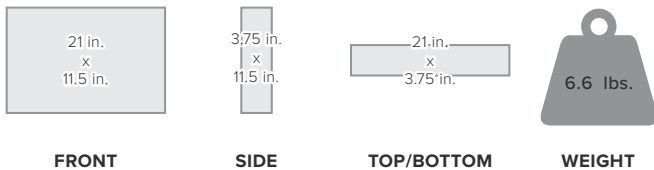

Available Accessories

Optional Antenna Kits

9.8" Wide Band
Omni-Directional
Marine Antenna
304420*

4" Mini Magnet
Mount Antenna
301126*

Package Dimensions

21 L x 11.5 W x 3.75 H

MASTER CARTON: 23 x 19 x 13 | 35.8 Lbs. | QTY 5