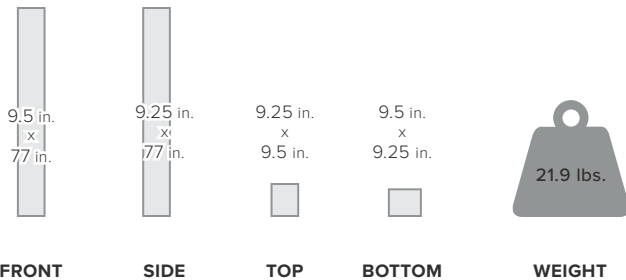

Package Dimensions

Combo Box: 9.25 L x 9.5 W x 77 H