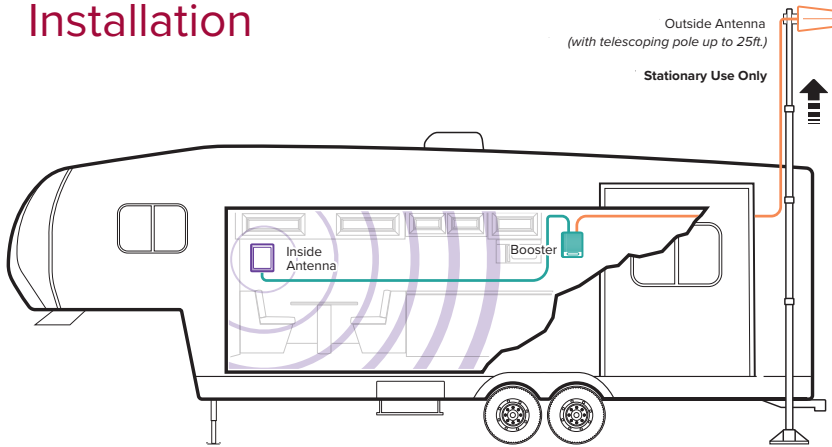

Installation