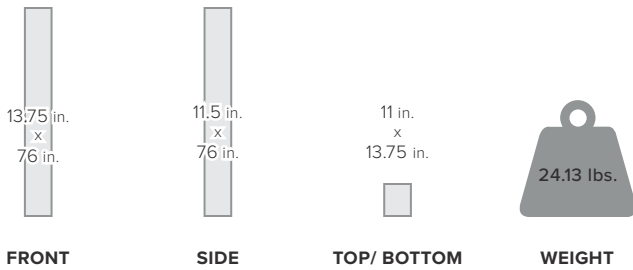

Package Dimensions

Combo Box: 13.75 L x 11.5 W x 76 H