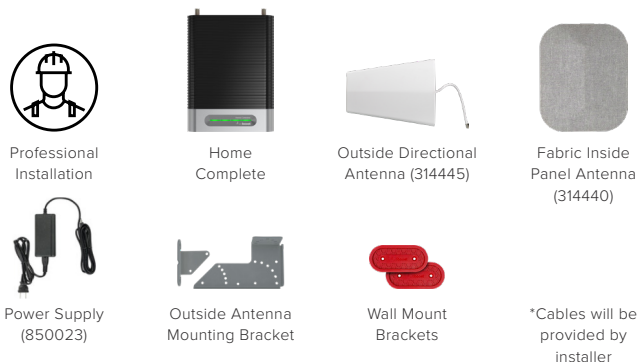

Specifications

SKU NUMBER	474445*	
FREQUENCIES	Band 12/17	700 MHz
	Band 13	700 MHz
	Band 5	850 MHz
	Band 4	1700/2100 MHz
	Band 25/2	1900 MHz
MAX GAIN	72 dB	
IMPEDANCE	75 Ohm	
POWER	110-240V AC, 50-60 Hz, 20 W	
CONNECTORS	F-Female	
BOOSTER DIMENSIONS	8.25 x 6 x 2.4 in	
BOOSTER WEIGHT	1.55 lbs