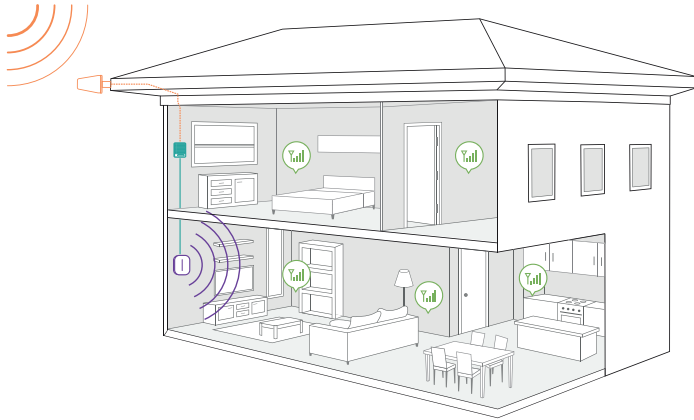

Coverage Area

IF YOUR OUTSIDE SIGNAL IS	YOUR BOOSTED SIGNAL MAY BE
●●●●● -89 AND LOWER About 5 bars	UP TO 7,500 sq. ft.
●●●●○ -90 dB About 3 to 4 bars	UP TO 4,000 sq. ft.
●●●○○ -100 dB About 1 to 2 bars	UP TO 2,000 sq. ft.
○○○○○ No existing	A signal booster may not work

How the weBoost Installed Works

- 1 **Receives signal:** The outside antenna reaches out to access the existing strong outdoor cell signal and delivers it indoors to the booster.
- 2 **Boost signal:** The booster receives the signal, amplifies it, and serves as a relay between your phone and the nearest cell tower.
- 3 **Broadcasts signal:** Your devices get a stronger signal, and calls and data are fed through the booster back to the network.