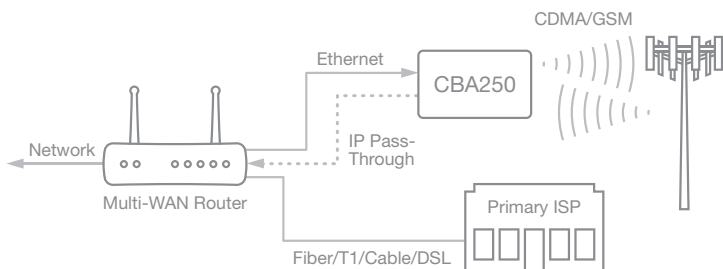

**CBA250**

**Cellular Broadband Adapter**

*Ethernet to Cellular, Cellular to Ethernet*

**SIMPLE SOLUTION**

The CradlePoint CBA250 Cellular Broadband Adapter provides IP Pass-Through capabilities for a LAN device requiring wireless broadband access.\* For most applications, simply connect the CBA250, turn the unit on, and it's ready to go. The CBA250 handles the connection without configuration and provides enhanced network connectivity with support for USB and ExpressCard\*\* modems running on EVDO and HSPA (3G). Adding a wireless backup or even primary connection has never been easier.

**POWERFUL, RELIABLE, CONVENIENT**

As a high-performance adapter, the CBA250 supports multiple and concurrent application streams for the attached LAN device converting Ethernet to cellular and cellular to Ethernet. This flexible connectivity solution is platform independent, features two operating modes (configuration and IP Pass-Through), and an "always-on" signal strength meter to determine the best cellular reception for optimum placement. The CBA250 is truly a "drop-in" solution for adding cellular wireless broadband capability.

Add mobile  
broadband to any  
Ethernet connection

**3G Failover with IP Pass-Through**

*When the primary ISP fails, the CBA250 automatically provides service without interruption*

**Primary Connection with IP Pass-Through**