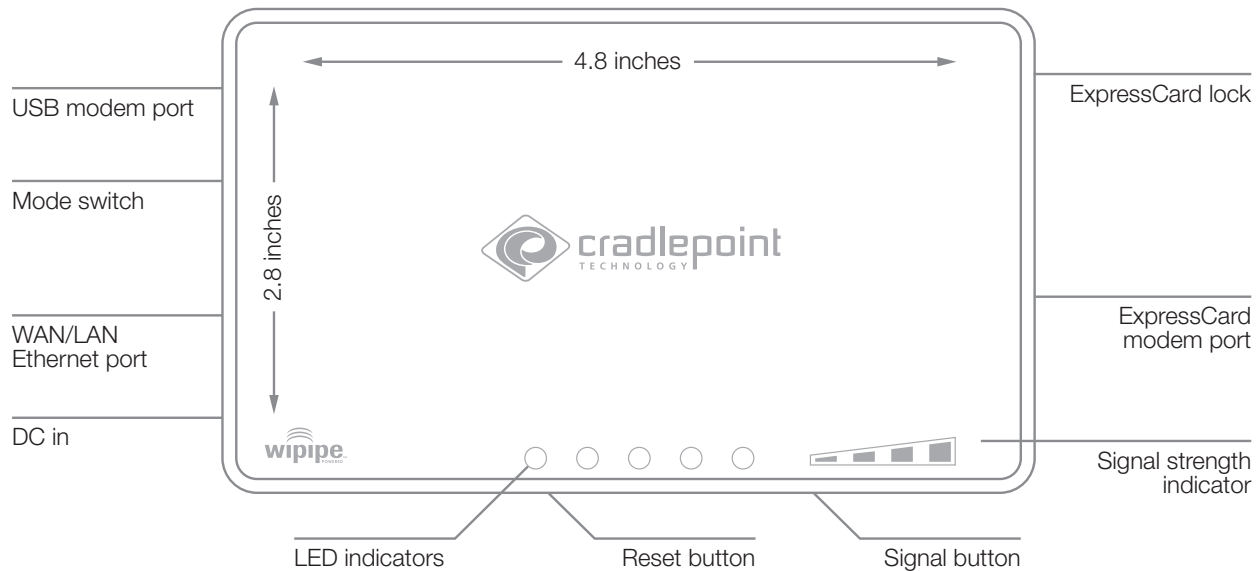

CBA250

Cellular Broadband Adapter

DETAILS

- 10/100 BASE-T Ethernet port
- Use with USB data or ExpressCard data modem
- Compatible with HSPA, EVDO
- UPnP (Universal Plug & Play) and ALGs support for Internet applications, such as Email, FTP, Gaming, Remote Desktop, Net Meeting, Telnet, SSH, and SCP
- Flash memory for firmware upgrade, save/restore settings
- Easy Management via Web Browser (HTTP)
- Compatible with Windows 2000/XP/Vista, Linux, and Mac OS X

SPECIFICATIONS

Model #: CBA250 Cellular Broadband Adapter

Network Connections: Ethernet—1 LAN port

Cellular—1 USB modem port, 1 ExpressCard modem port

Network compatibility: IEEE 802.3u compliant

Cable and DSL modems with dynamic IP, static IP, PPPoE, PPTP, or L2TP connection types

Buttons/Switches: SGNL (signal strength display), Reset button

Configuration mode/IP Pass-Through mode switch

LED Indicators: Power, Ethernet LAN Status, USB modem, ExpressCard modem signal strength

Power: 5VDC, 2.5–3.0A; 100–240 AC

Dimensions: 4.8" x 2.8" x 0.8" (122 mm x 73 mm x 18.5 mm)

Weight: 3.5 oz. (128g)

Temperature: 0°C to 50°C (32°F to 122°F) operating
-20°C to 70°C (-4°F to 158°F) storage

Relative Humidity: 10–85% operating, 5–90% storage

Certifications: FCC Part 15 Class B, CE

IN THE BOX

- CBA250 Cellular Broadband Adapter
- AC Power Adapter
- Quick Start Guide
- Warranty Card

MINIMUM REQUIREMENTS

- Mobile broadband data USB modem with active subscription or supported phone with active tethered data plan. Windows 2000/XP/Vista, Mac OS X, or Linux with Wi-Fi adapter 802.11 b/g recommended
- Internet Explorer v6.0, Firefox v2.0, or Safari v1.0 minimum

* Based on cellular/mobile broadband coverage.

** USB modem and data plan subscription with a mobile broadband carrier required. CBA250 will also work with "phone as modem" data plan. Over 80 modems and handsets supported. For latest compatibility list visit www.cradlepoint.com.

1199 Shoreline Lane, Suite 301 | Boise, Idaho 83702 | 208 424 5054 | www.cradlepoint.com