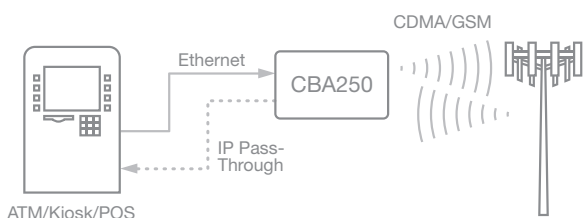

**CBA250**

**Cellular Broadband Adapter**

*Ethernet to Cellular, Cellular to Ethernet*

**SIMPLE SOLUTION**

The CradlePoint CBA250 Cellular Broadband Adapter provides IP Pass-Through capabilities for a LAN device requiring wireless broadband access.\* For most applications, simply connect the CBA250, turn the unit on, and it's ready to go. The CBA250 handles the connection without configuration and provides enhanced network connectivity with support for USB and ExpressCard\*\* modems running on EVDO and HSPA (3G). Adding a wireless backup or even primary connection has never been easier.

**POWERFUL, RELIABLE, CONVENIENT**

As a high-performance adapter, the CBA250 supports multiple and concurrent application streams for the attached LAN device converting Ethernet to cellular and cellular to Ethernet. This flexible connectivity solution is platform independent, features two operating modes (configuration and IP Pass-Through), and an "always-on" signal strength meter to determine the best cellular reception for optimum placement. The CBA250 is truly a "drop-in" solution for adding cellular wireless broadband capability.

Add mobile  
broadband to any  
Ethernet connection

**3G Failover with IP Pass-Through**

*When the primary ISP fails, the CBA250 automatically provides service without interruption*

**Primary Connection with IP Pass-Through**