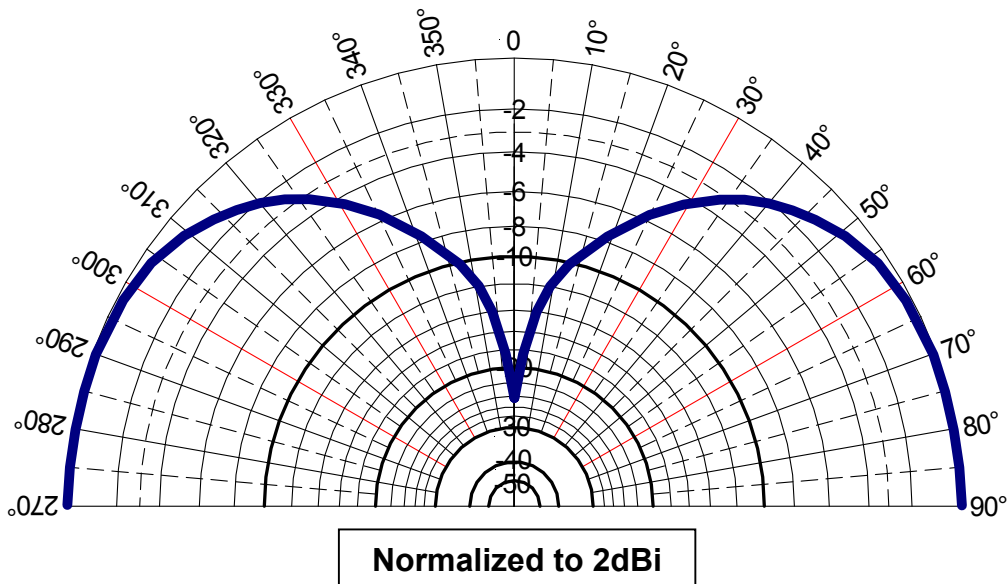

## Product Specification

**TITLE: G-LOW PROFILE FIELD TUNABLE QUARTERWAVE ANTENNA**  
**Operates on Frequency Range 118 - 896 MHz**  
**Omni-Directional Antennas**

Part #: **AFT**  
Memo: **Patterns**  
Page: **1 of 2**  
Updated: **11/22/2004**

## ANTENNA RADIATION PATTERN

Azimuthal Pattern (X, Y or E-Plane)

## Product Specification

**TITLE: G-LOW PROFILE FIELD TUNABLE QUARTERWAVE ANTENNA**  
**Operates on Frequency Range 118 - 896 MHz**  
**Omni-Directional Antennas**

Part #: **AFT**  
Memo: **Patterns**  
Page: **2 of 2**  
Updated: **11/22/2004**

## ANTENNA RADIATION PATTERN

Elevation Pattern (Z, Y or H-Plane)