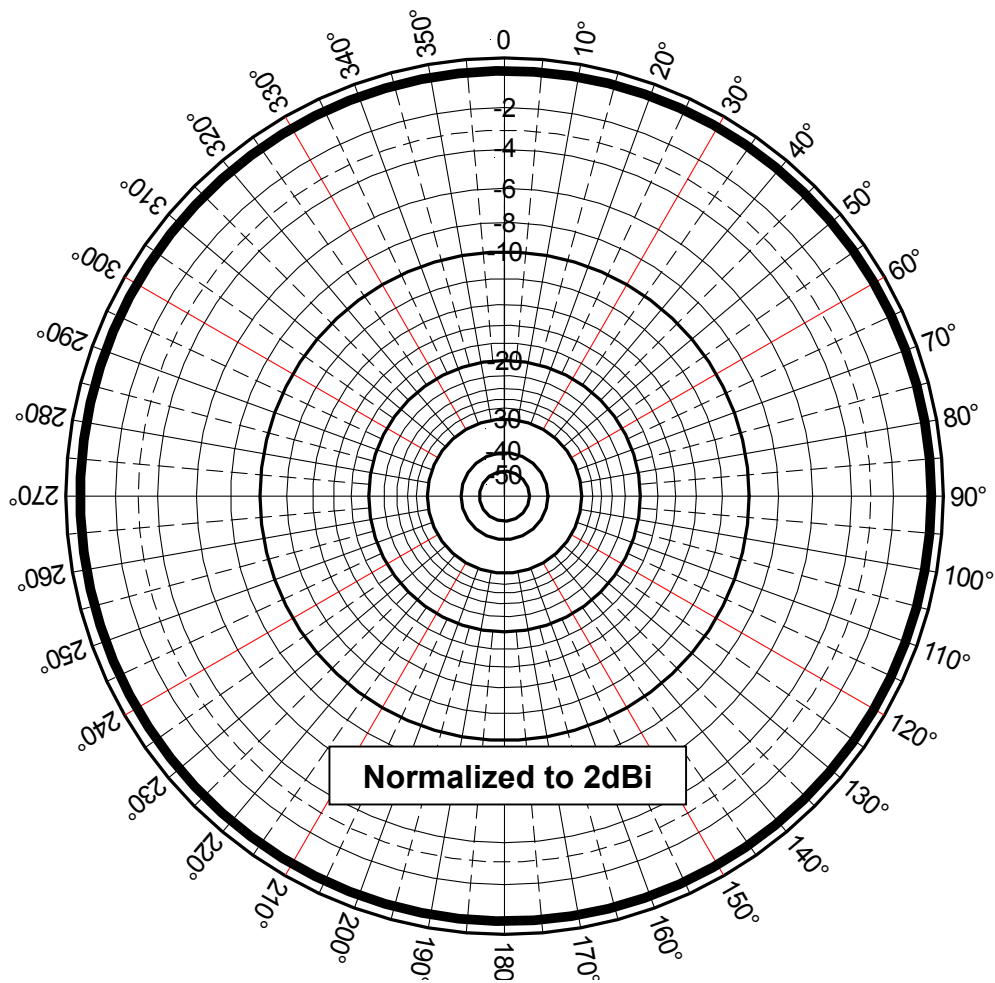

## Product Specification

**TITLE: G-LOW PROFILE FIELD TUNABLE QUARTERWAVE ANTENNA**  
**Operates on Frequency Range 118 - 896 MHz**  
**Omni-Directional Antennas**

Part #: **AFT**  
Memo: **Patterns**  
Page: **1 of 2**  
Updated: **11/22/2004**

## ANTENNA RADIATION PATTERN

Azimuthal Pattern (X, Y or E-Plane)

## Product Specification

**TITLE: G-LOW PROFILE FIELD TUNABLE QUARTERWAVE ANTENNA**  
**Operates on Frequency Range 118 - 896 MHz**  
**Omni-Directional Antennas**

Part #: **AFT**  
Memo: **Patterns**  
Page: **2 of 2**  
Updated: **11/22/2004**

## ANTENNA RADIATION PATTERN

Elevation Pattern (Z, Y or H-Plane)