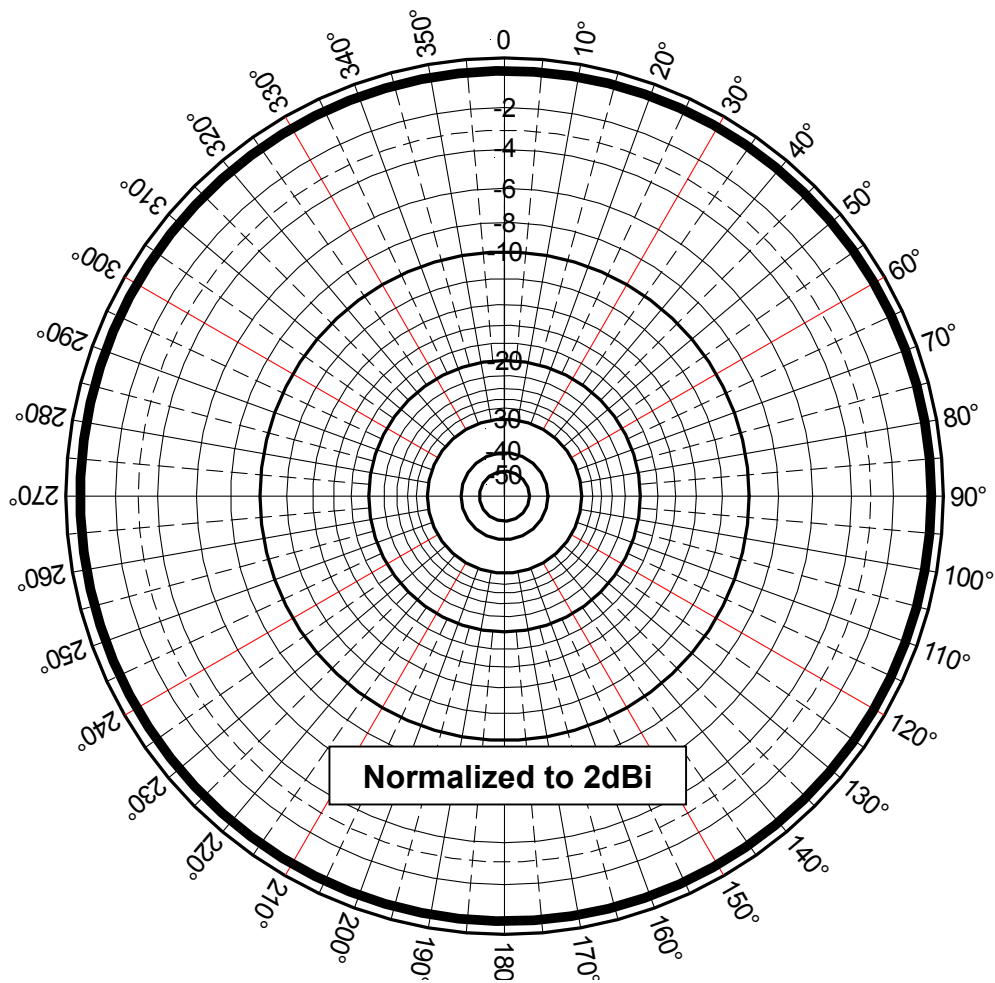

Product Specification

TITLE: G- LOW PROFILE 150-174 QUARTERWAVE ANTENNA
Operates on a 4'x4' Metallic Ground Surface
Omni-Directional Antenna

Part #: **A150**
Memo: **Patterns**
Page: **1 of 2**
Updated: **11/22/2004**

ANTENNA RADIATION PATTERN

Azimuthal Pattern (X, Y or E-Plane)

Product Specification

TITLE: G- LOW PROFILE 150-174 QUARTERWAVE ANTENNA
Operates on a 4'x4' Metallic Ground Surface
Omni-Directional Antenna

Part #: **A150**
Memo: **Patterns**
Page: **2 of 2**
Updated: **11/22/2004**

ANTENNA RADIATION PATTERN

Elevation Pattern (Z, Y or H-Plane)