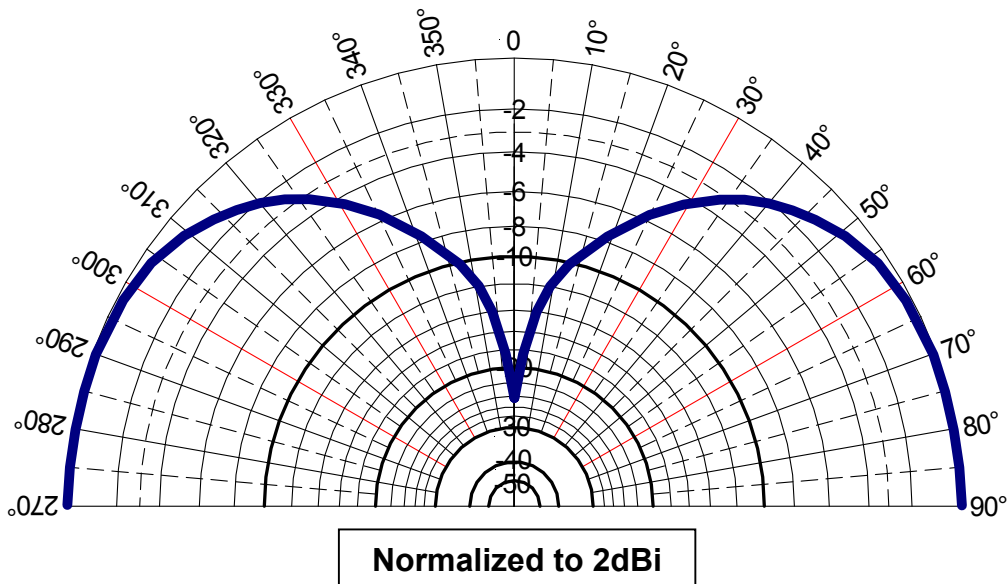

Product Specification

TITLE: G- LOW PROFILE 150-174 QUARTERWAVE ANTENNA
Operates on a 4'x4' Metallic Ground Surface
Omni-Directional Antenna

Part #: **A150**
Memo: **Patterns**
Page: **1 of 2**
Updated: **11/22/2004**

ANTENNA RADIATION PATTERN

Azimuthal Pattern (X, Y or E-Plane)

Product Specification

TITLE: G- LOW PROFILE 150-174 QUARTERWAVE ANTENNA
Operates on a 4'x4' Metallic Ground Surface
Omni-Directional Antenna

Part #: **A150**
Memo: **Patterns**
Page: **2 of 2**
Updated: **11/22/2004**

ANTENNA RADIATION PATTERN

Elevation Pattern (Z, Y or H-Plane)