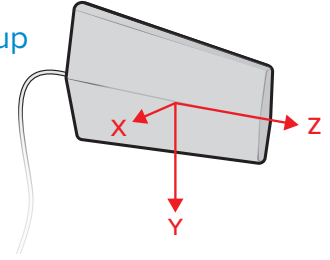

Radiation Patterns, 700-960 MHz

700 MHz   800 MHz   900 MHz   960 MHz

Test Setup