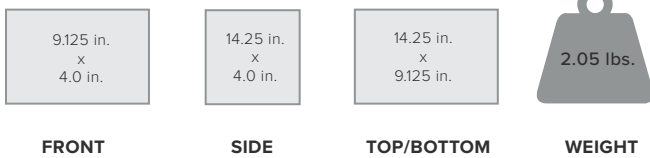

## Package Dimensions

14.25 L x 9.125 W x 4.0 H

**MASTER CARTON:** 25 L x 20 W x 15 H | 26.22 lbs. | QTY. 11

FOR PARTNER'S USE

OutsideDirectionalAntenna\_SpecSheet\_Rev02\_10.15.19