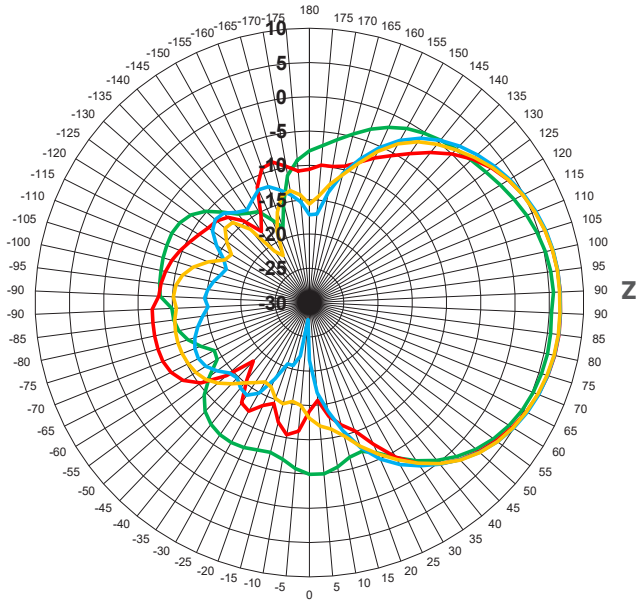

### ELECTRICAL

Frequency Band (MHz)	698-806	806-960	1710-1880	1900-2200	2200-2700
Peak Gain (dBi)	7.2	6.9	8.9	8.4	9.2
Efficiency (%)	93.0	84.5	82.8	80.1	82.6
VSWR	<1.5:1		<1.5:1		
Polarization	Vertical				
Half-Power Azimuth Beamwidth (°)	118	121	101	103	79
Half-Power Elevation Beamwidth (°)	68	71	65	62	54
Front-to-Back Ratio (dB)	>12		>15	>12	>12
Impedance (Ω)	75				
Maximum Power (W)	50				

## Radiation Patterns, 700-960 MHz

700 MHz    800 MHz    900 MHz    960 MHz

Test Setup

XY Plane

YZ Plane

## Radiation Patterns, 1700-2200 MHz

1700 MHz    1900 MHz    2100 MHz    2200 MHz

XY Plane

YZ Plane