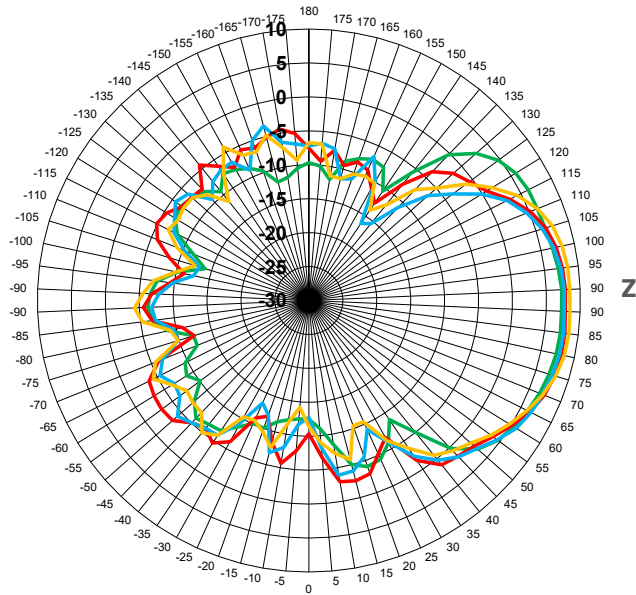

### ELECTRICAL

Frequency Band (MHz)	698-806	806-960	1710-1880	1900-2200	2200-2700
Peak Gain (dBi)	7.2	6.9	8.9	8.4	9.2
Efficiency (%)	93.0	84.5	82.8	80.1	82.6
VSWR	<1.5:1		<1.5:1		
Polarization	Vertical				
Half-Power Azimuth Beamwidth (°)	118	121	101	103	79
Half-Power Elevation Beamwidth (°)	68	71	65	62	54
Front-to-Back Ratio (dB)	>12		>15	>12	>12
Impedance (Ω)	75				
Maximum Power (W)	50				

## Radiation Patterns, 1700-2200 MHz

1700 MHz    1900 MHz    2100 MHz    2200 MHz

XY Plane

YZ Plane

## Radiation Patterns, 2300-2700 MHz

■ 2300 MHz   
 ■ 2500 MHz   
 ■ 2600 MHz   
 ■ 2700 MHz

XY Plane

YZ Plane

## Peak Gain