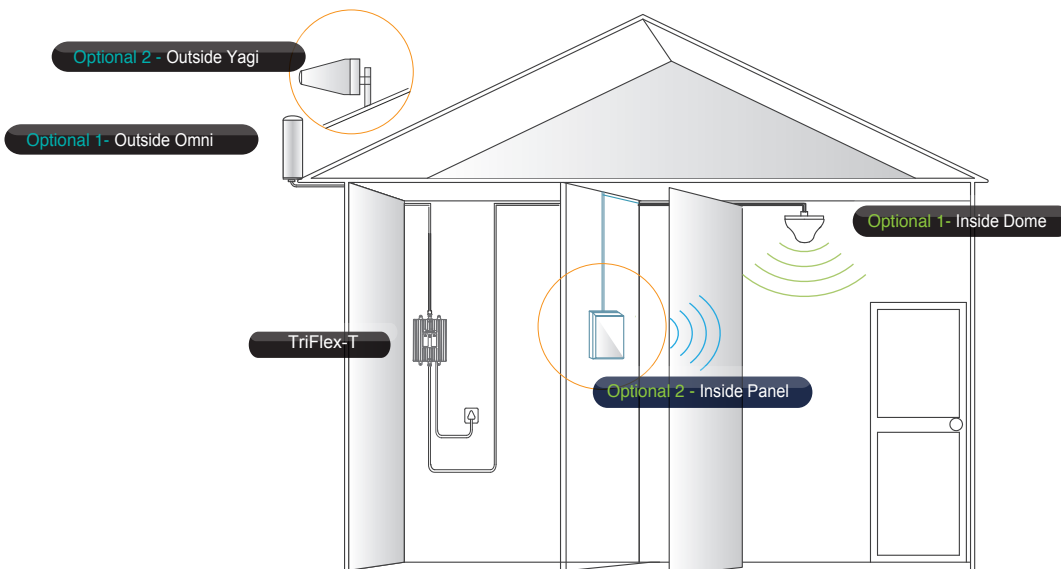

TriFlex-T™

2G-3G-4G Home/Office Cell Reception Solution

Specification

Model No.	TRIFLEX-V
Uplink Frequency Range (MHz):	824-849 / 1850-1910 / 1710-1755
Downlink Frequency Range (MHz):	869-894 / 1930-1990 / 2110-2155
Supported Standards:	CDMA, WCDMA, GSM, EDGE, HSPA+, EVDO, LTE and all cellular standards
Input/Output Impedance:	50 ohm
Maximum Gain:	65dB - Cellular / 72dB - PCS / 71dB - AWS
Noise Figure:	5dB
VSWR:	≤2.0
AC Power Transmitter:	Input: AC 100 – 240 V, 50 – 60 Hz / Output: DC 5–15 V
Maximum Output Power:	1Watt EIRP
Cable:	SC 400
RF Connectors:	N Female (both ends)
Power Consumption:	<9W
Dimensions:	9.3" x 6.3" x 1.4"
Weight:	3 lbs 8oz
FCC ID (USA):	RSNTRIFLEX-T

Specifications are subject to change. Specifications contained within apply only to products meeting the latest FCC Certification Guidelines of 2/20/2013.

Installation Example

This is a CONSUMER device.

BEFORE USE, you MUST REGISTER THIS DEVICE with your wireless provider and have your provider's consent. Most wireless providers consent to the use of signal boosters. Some providers may not consent to the use of this device on their network. If you are unsure, contact your provider. You MUST operate this device with approved antennas and cables as specified by the manufacturer. Antennas MUST be installed at least 20 cm (8 inches) from any person. You MUST cease operating this device immediately if requested by the FCC or a licensed wireless service provider. WARNING: E911 location information may not be provided or may be inaccurate for calls served by using this device.